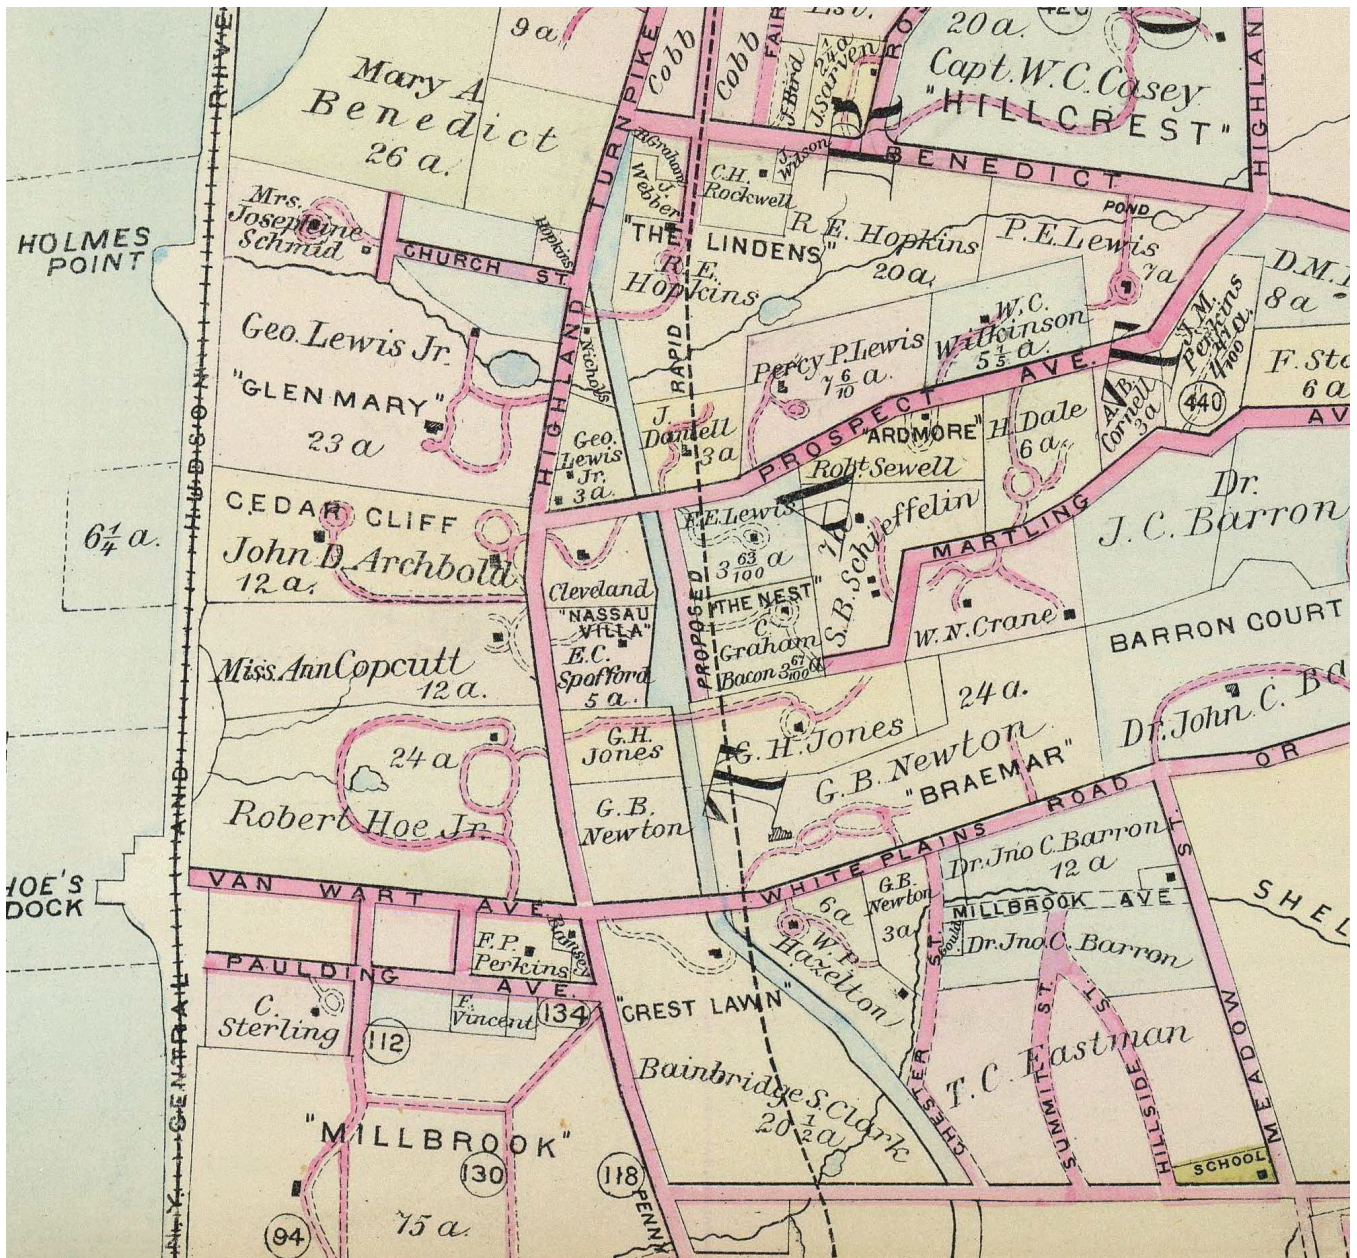

Map 1868 Beers, F.W. Town of Greenburg, Portion

Map 1891, Watson Portion

Maplehurst Estate in Tarrytown

Maplehurst Estate in Tarrytown

Greenhouses at Maplehurst

Gazebo at Maplehurst

Photos of Robert Hoe III Maplehurst Estate in Tarrytown

Robert Hoe III

R. HOE & CO. PRINTING-PRESS AND SAW WORKS.
GRAND, BROOME, COLUMBIA AND SHERIFF STREETS, NEAR EAST RIVER.

R. Hoe & Co printing press and saw works, Columbia Street, near East River

[More details](#)

ROBERT HOE & CO.'S MANUFACTURING ESTABLISHMENT,
 NO. 29 & 31 GOLD STREET, NEW YORK.

A. WOOD CUT